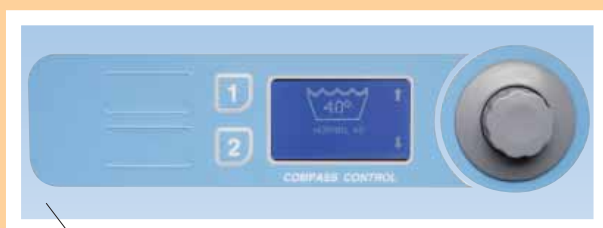

“To start push button”

Economy, performance, time: the perfect balance

The Washer-Dryers are equipped with the Compass Control® which provides a variety of programs for combined washing/drying, as well as separate washing and drying. The unique Wash Triangle technology finds the perfect balance between low water and energy consumption, with shorter processing times whilst maximizing wash results.