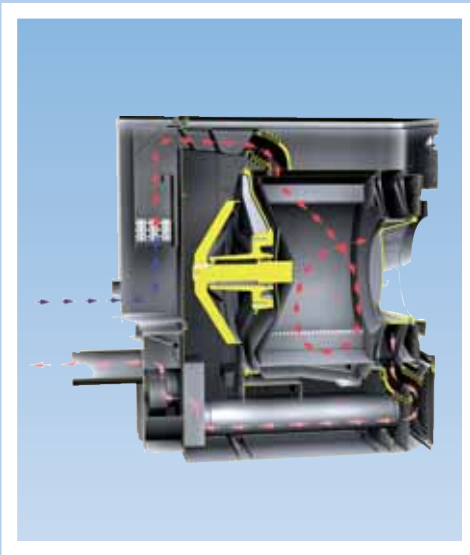

Designed for you

Two air intake alternatives are possible:

- Fresh air from outside - in this case the machine is pre-arranged to be connected to the inlet pipe (see illustration)
- Air from the room - in this case the air is forced to pass over the drum. The air is pre-heated, thus saving energy