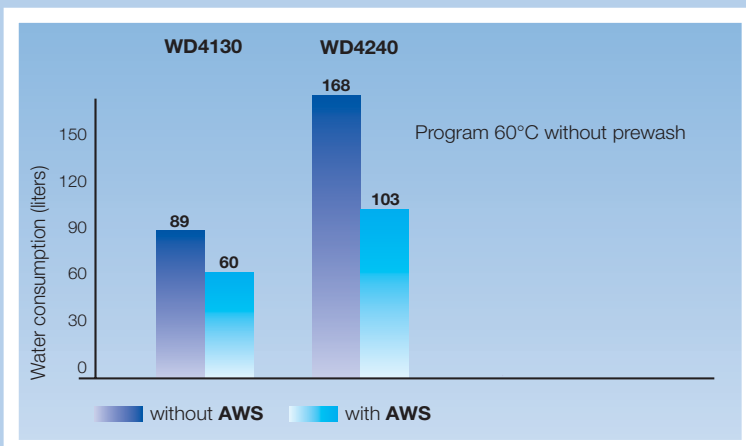

Designed for you

Two air intake alternatives are possible:

- Fresh air from outside - in this case the machine is pre-arranged to be connected to the inlet pipe (see illustration)
- Air from the room - in this case the air is forced to pass over the drum. The air is pre-heated, thus saving energy

Increased efficiency

The fan speed can be adjusted in order to fit with the exhaust duct length thus facilitating installing operations. In addition, thanks to the air flow optimisation, the drying efficiency is increased.